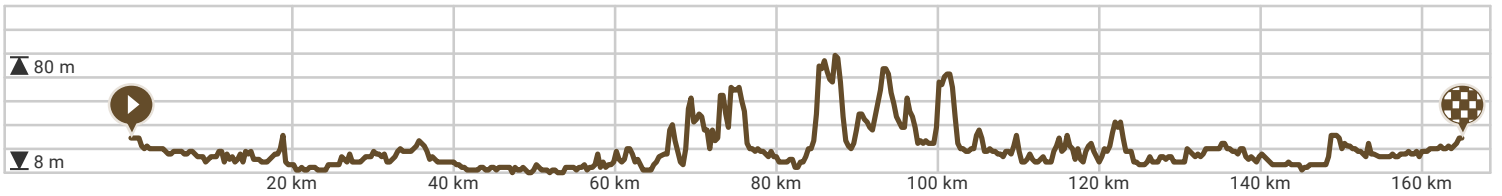

# MFP Classic 165km

- Lengte: 164.78 km
- Stijging: 751 m
- Moeilijkheidsgraad: 9/10

Powered by routeyou

Map Data: © OpenStreetMap Contributors; Cartography: © RouteYou

4000 m