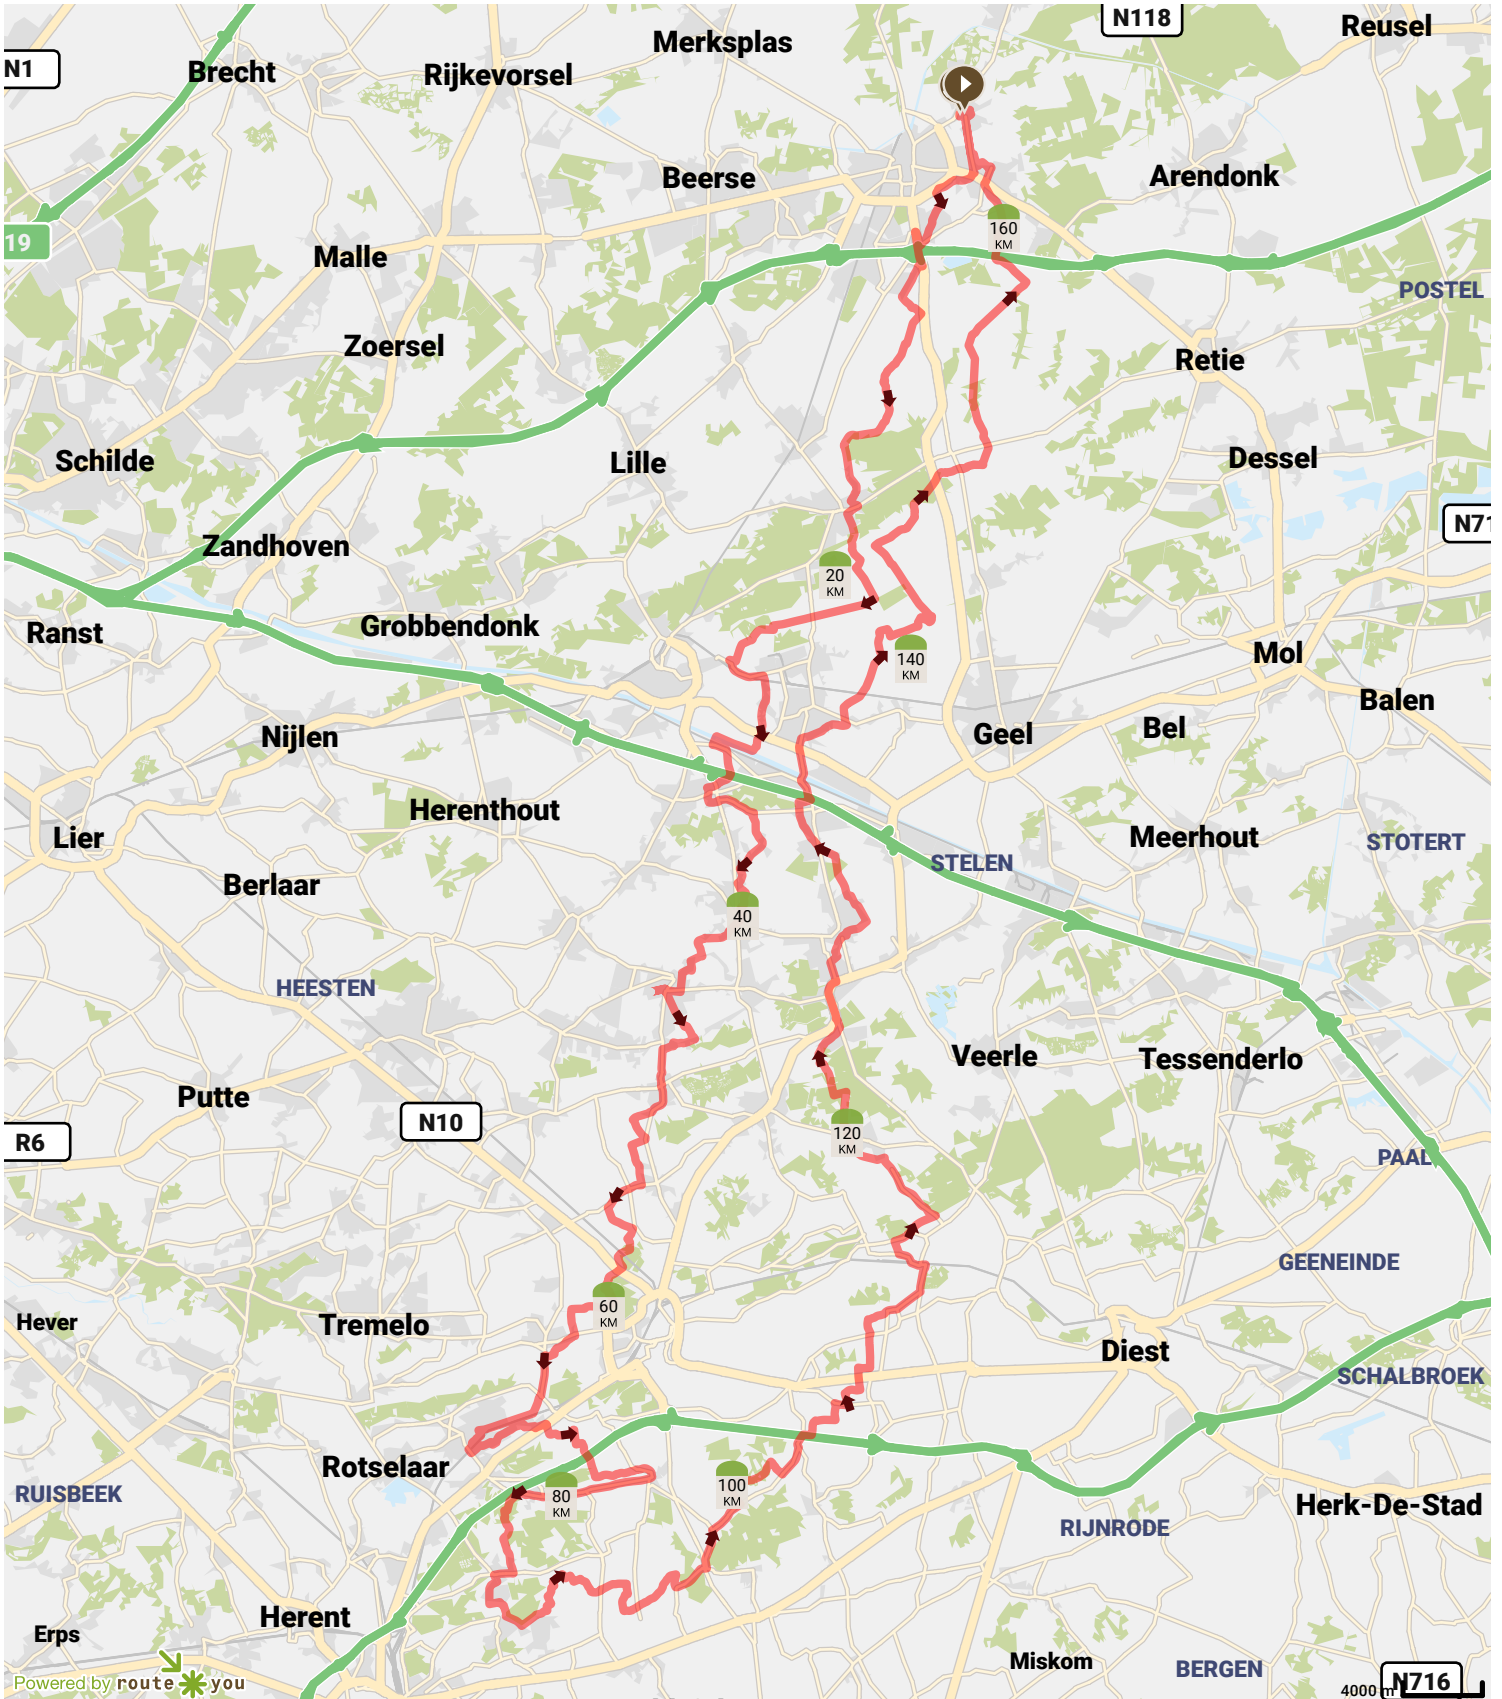

# MFP Classic 165km

- Lengte: 164.78 km
- Stijging: 751 m
- Moeilijkheidsgraad: 9/10

Powered by routeyou

Map Data: © OpenStreetMap Contributors; Cartography: © RouteYou

4000 m